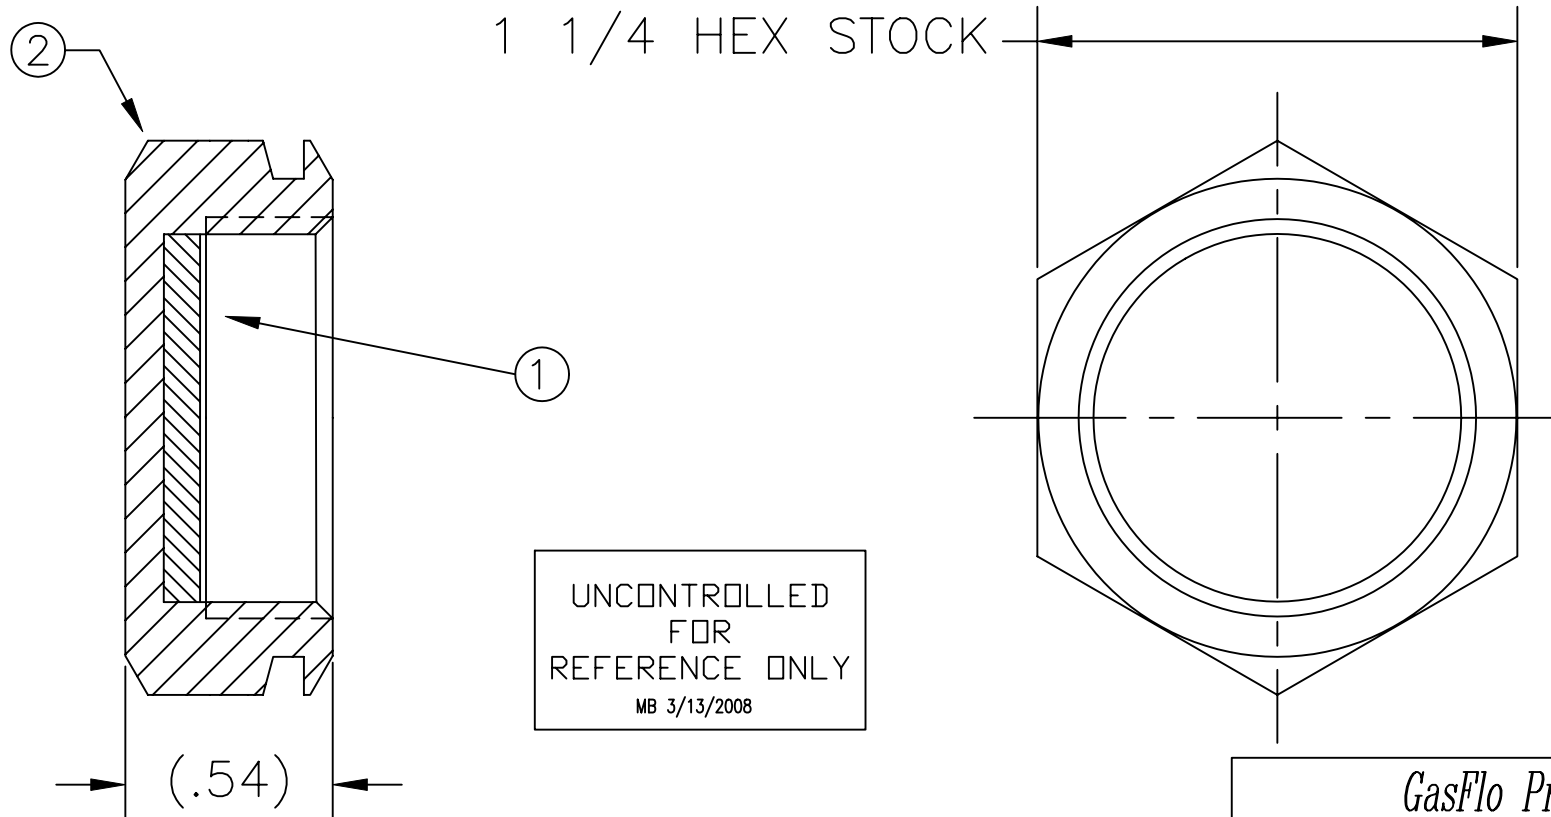

ITEM	PART NAME	MATERIAL	QTY.
1	DISC	HDPE	1
2	CAP NUT	BRASS CDA-360	1
3	CLIP RING	BRASS SPRING WIRE	1
4	CHAIN	BRASS	1
5	LATCH RING	PLATED STEEL	1

NOTES:

1. DIMENSIONS ARE IN INCHES.
2. CLIP RING, CHAIN, AND LATCH RING ARE OMITTED FOR CLARITY.

GasFlo Products Inc.
Fairfield, N.J.

SALES DRAWING- VALVE OUTLET CAP W/ POLY DISC
CGA 660